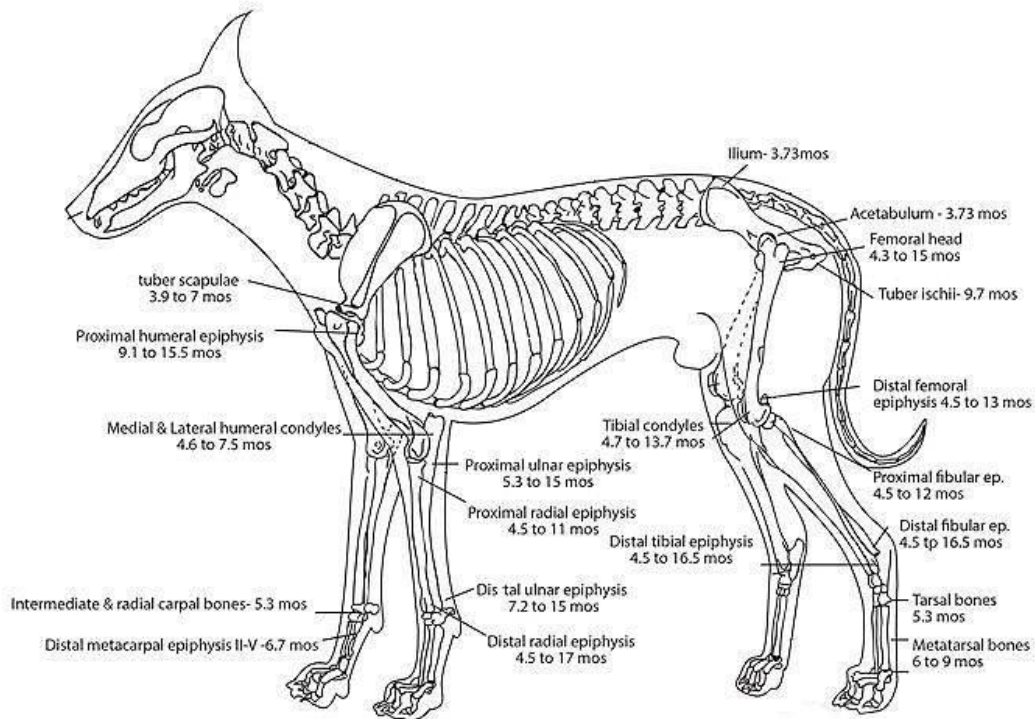

CANINE GROWTH PLATE CLOSURE - AVERAGE TIME

© WIZARD OF PAWS

This is an average with the lower end being small dogs and the upper end large dogs--and some closures in giant breeds don't occur until 20+ months.

Something to think about when considering agility training/competition or other high impact activities for our breed at a young age.